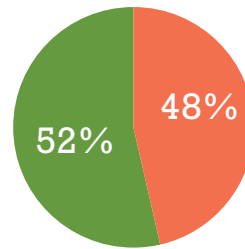

= \$78,069

Panel Review
\$55,000

Popular Vote
\$21,000

VOTERS =3,000

VOTES =6,000

2017/18

40,580

96,745

2016

2,854

13,209

2015

1,552

5,893

Applications Received

100 CC Applications

GFT Farms

Non-GFT Farms

Application Locations

Applicants Winners

Web Exposure

500,000

400,000

300,000